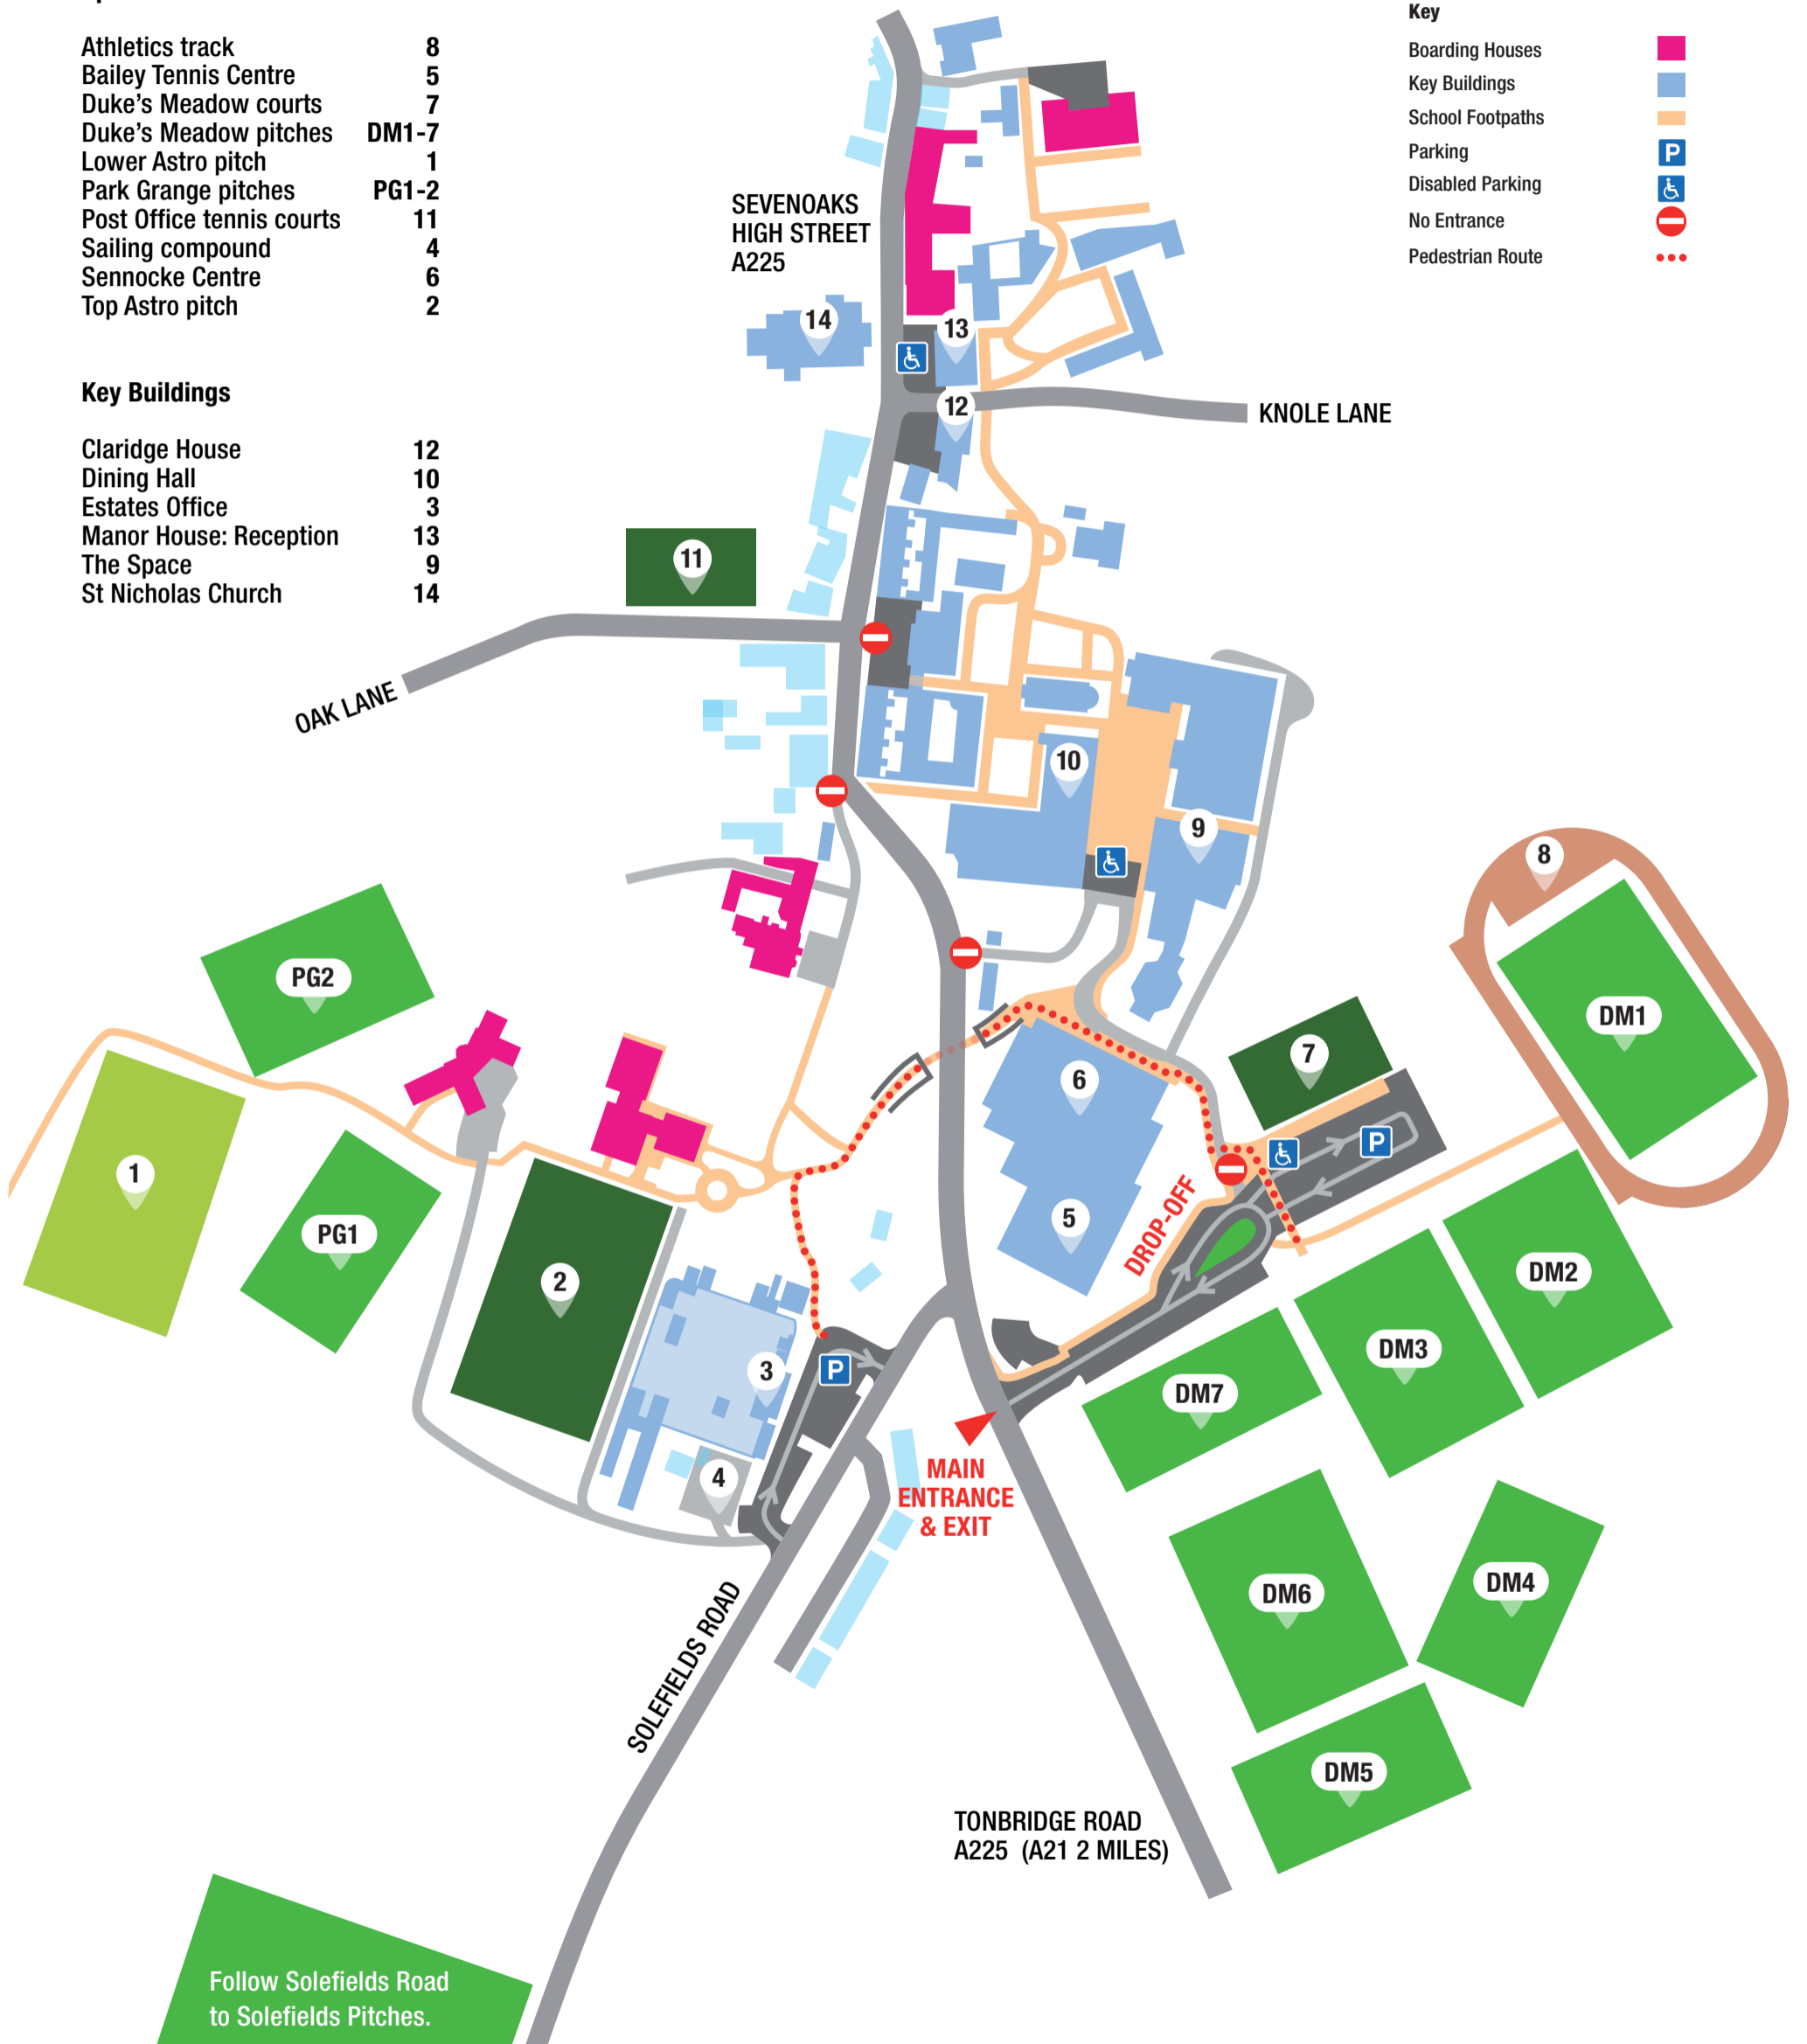

Sevenoaks School Pitches Map

Sports Facilities

Athletics track	8
Bailey Tennis Centre	5
Duke's Meadow courts	7
Duke's Meadow pitches	DM1-7
Lower Astro pitch	1
Park Grange pitches	PG1-2
Post Office tennis courts	11
Sailing compound	4
Sennocke Centre	6
Top Astro pitch	2

Key Buildings

Claridge House	12
Dining Hall	10
Estates Office	3
Manor House: Reception	13
The Space	9
St Nicholas Church	14

Key

Boarding Houses	
Key Buildings	
School Footpaths	
Parking	
Disabled Parking	
No Entrance	
Pedestrian Route	

SEVENOAKS SCHOOL